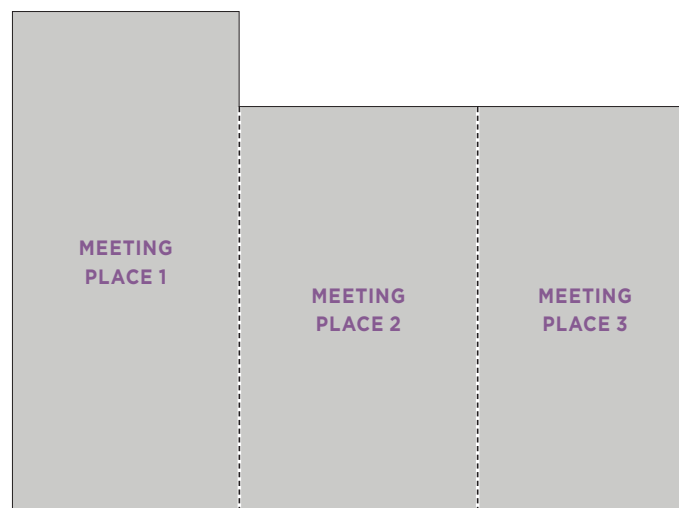

THE *perfect* MEETING NEEDS THE *perfect* PLACE

ROOM DIMENSIONS & CAPACITIES

ROOM NAME	ROOM DIMENSIONS L X W X H / METERS	SQUARE FEET METERS	 CLASSROOM	 THEATER	 CONFERENCE	 U-SHAPE	 BANQUET
MEETING PLACE 1	42' x 19' 12.8m x 5.8m	749 228.3	60	93	36	27	64
MEETING PLACE 2	34' x 20' 10.6m x 6.1m	694 211.5	40	86	24	24	40
MEETING PLACE 3	34' x 18' 10.4m x 5.4m	596 181.7	36	74	24	24	40
MEETING PLACE 1, 2 & 3	34' x 60' 10.6m x 18.2m	2039 621.5	120	254	67	58	176